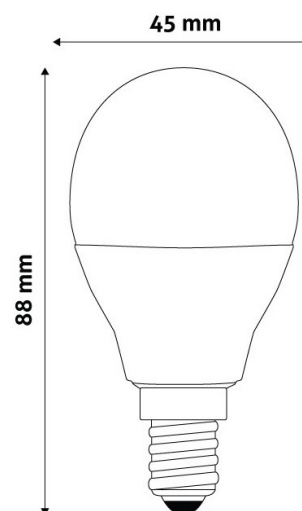

Wattage: 5.5W
Voltage: 220-240V
Beam angle: 240°
Dimmability: Yes
Lumen output: 470lm
Color temperature: RGB+W
Lifetime: 25 000h
Energy class:
CRI: 80
IP standard: IP20

BOX PICTURE

Avide Smart LED Mini Globe 5.5W RGB+W WIFI APP Control

Page: 2/3

PRODUCT SIZE

Diameter: 45mm
Height: 88mm

CARDBOARD BOX

EAN: 5999097918082
Packaging: 1/b 50/c 1200/p
Dimensions: 180mm x 180mm x 60mm
Net weight: 29.5g
Gross weight: 67g

CARTON

EAN: 5999097918099
Packaging: 1/b 50/c 1200/p
Dimensions: 430mm x 200mm x 795mm
Net weight: 1.475kg
Gross weight: 3.35kg

PALLET EXAMPLE

Height:
Width: 120cm (std Euro pallet)
Mepth: 80cm (std Euro pallet)
Cartons per pallet: 24carton/pallet
Cartons per row:
Net weight: 35.4kg
Gross weight: 80.4kg

PRODUCT PICTURE

PRODUCT OUTLINE