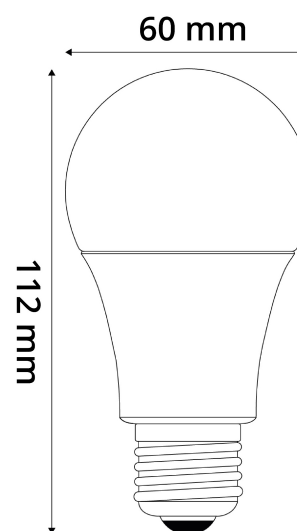

PRODUCT SIZE

Diameter: 60mm
Height: 112mm

CARDBOARD BOX

EAN: 5999097917962
Packaging: 1/b 50/c 1600/p
Dimensions: 180mm x 180mm x 70mm
Net weight: 29.5g
Gross weight: 67g

CARTON

EAN: 5999097917979
Packaging: 1/b 50/c 1600/p
Dimensions: 445mm x 200mm x 850mm
Net weight: 1.475kg
Gross weight: 3.35kg

PALLET EXAMPLE

Height:
Width: 120cm (std Euro pallet)
Mepth: 80cm (std Euro pallet)
Cartons per pallet: 32carton/pallet
Cartons per row:
Net weight: 47.2kg
Gross weight: 107.2kg

PRODUCT PICTURE

PRODUCT OUTLINE