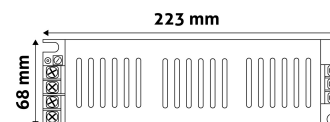

PRODUCT OUTLINE