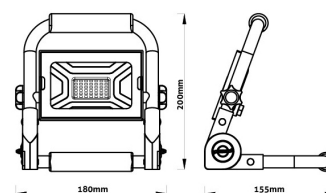

PRODUCT OUTLINE