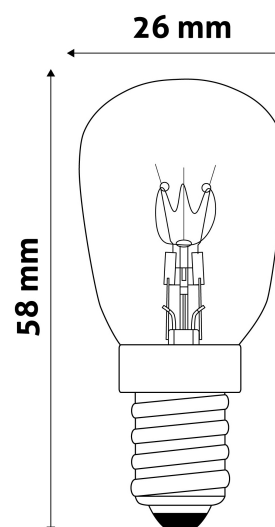

PRODUCT OUTLINE