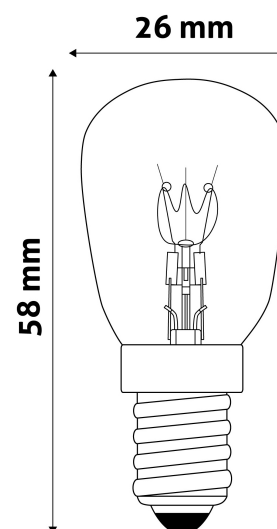

PRODUCT OUTLINE