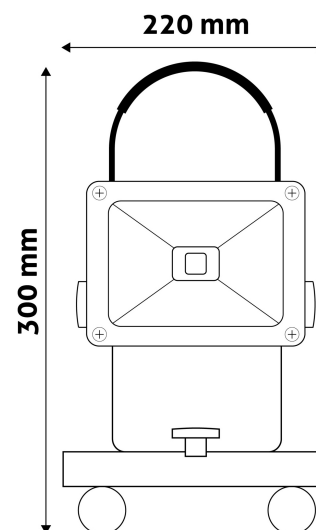

PRODUCT OUTLINE