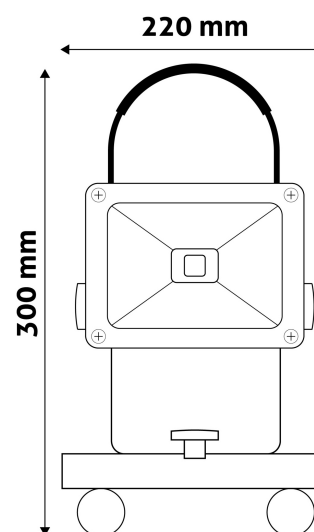

PRODUCT OUTLINE