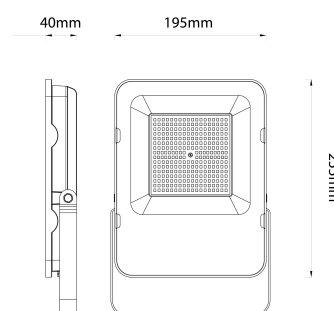

PRODUCT OUTLINE