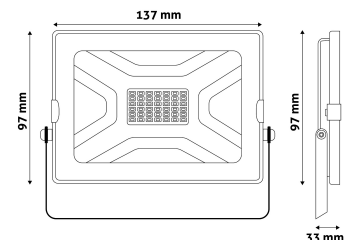

PRODUCT OUTLINE