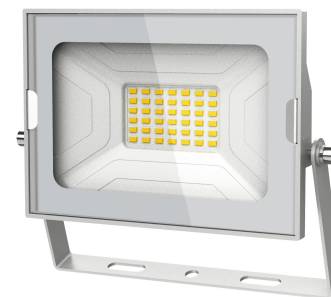

Avide LED Flood Light Slim SMD 30W NW 4000K White

Product code:	ABSSFLNW-30W-W
Brand link:	avidelighting.com/qr/ABSSFLNW-30W-W
ID:	AB-190518
Company name:	Bramcke Hungary Kft.
Company address:	Kishatár utca 17., 4031 Debrecen

Date of issue: 2025-02-03

Page: 2/3

PRODUCT SIZE

Width:	137mm
Height:	97mm
Depth:	33mm

CARDBOARD BOX

EAN:	5999097924885
Packaging:	1/b 40/c 630/p
Dimensions:	115mm x 135mm x 50mm
Net weight:	428.8g
Gross weight:	443g

CARTON

EAN:	5999097924892
Packaging:	1/b 40/c 630/p
Dimensions:	625mm x 345mm x 260mm
Net weight:	17.15296kg
Gross weight:	17.72kg

PALLET EXAMPLE

Height:	
Width:	120cm (std Euro pallet)
Mepth:	80cm (std Euro pallet)
Cartons per pallet:	15carton/pallet
Cartons per row:	
Net weight:	270.15912kg
Gross weight:	279.09kg

PRODUCT PICTURE