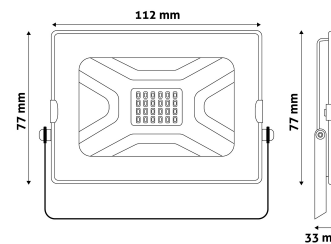

PRODUCT OUTLINE