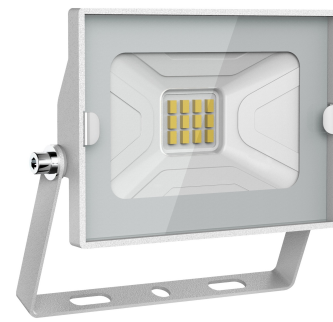

Avide LED Flood Light Slim SMD 10W NW 4000K White

Product code: ABSSFLNW-10W-W
Brand link: avidelighting.com/qr/ABSSFLNW-10W-W
ID: AB-190518
Company name: Bramcke Hungary Kft.
Company address: Kishatár utca 17., 4031 Debrecen

Date of issue: 2024-09-04

Page: 2/3

PRODUCT SIZE

Width: 92mm
Height: 67mm
Depth: 32mm

CARDBOARD BOX

EAN: 5999097924847
Packaging: 1/b 60/c 1200/p
Dimensions: 85mm x 115mm x 50mm
Net weight: 209.1g
Gross weight: 216g

CARTON

EAN: 5999097924854
Packaging: 1/b 60/c 1200/p
Dimensions: 475mm x 350mm x 290mm
Net weight: 12.54528kg
Gross weight: 12.96kg

PALLET EXAMPLE

Height:
Width: 120cm (std Euro pallet)
Meptch: 80cm (std Euro pallet)
Cartons per pallet: 20carton/pallet
Cartons per row:
Net weight: 250.9056kg
Gross weight: 259.2kg

PRODUCT PICTURE