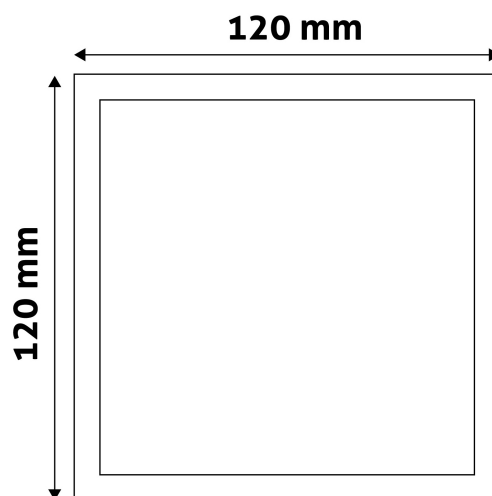

PRODUCT OUTLINE