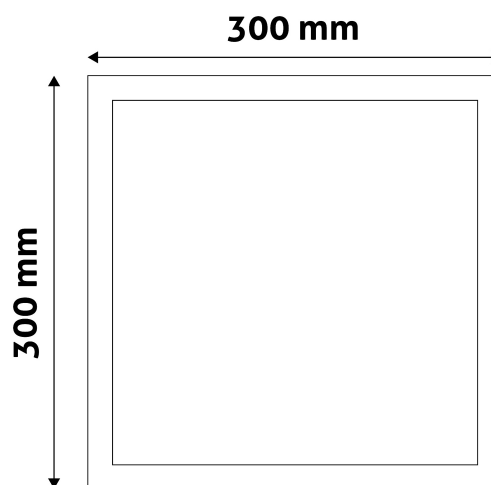

Wattage:	24W
Voltage:	220-240V
Beam angle:	120°
Dimmability:	No
Lumen output:	1 990lm
Color temperature:	
Lifetime:	25 000h
Energy class:	
Type of LED:	SMD
CRI:	80
IP standard:	IP20

BOX PICTURE

Avide LED Ceiling Lamp Surface Mounted Square ALU 24W WW 3000K

PRODUCT SIZE

Width: 300mm
 Height: 31.5mm

CARDBOARD BOX

EAN: 5999097908885
 Packaging: 1/b 20/c 240/p
 Dimensions: 300mm x 39mm x 300mm
 Net weight: 675g
 Gross weight: 795g

CARTON

EAN: 5999097908892
 Packaging: 1/b 20/c 240/p
 Dimensions: 625mm x 420mm x 325mm
 Net weight: 13.5kg
 Gross weight: 15.9kg

PALLET EXAMPLE

Height:
 Width: 120cm (std Euro pallet)
 Mepth: 80cm (std Euro pallet)
 Cartons per pallet: 12carton/pallet
 Cartons per row:
 Net weight: 162kg
 Gross weight: 190.8kg

PRODUCT PICTURE

PRODUCT OUTLINE