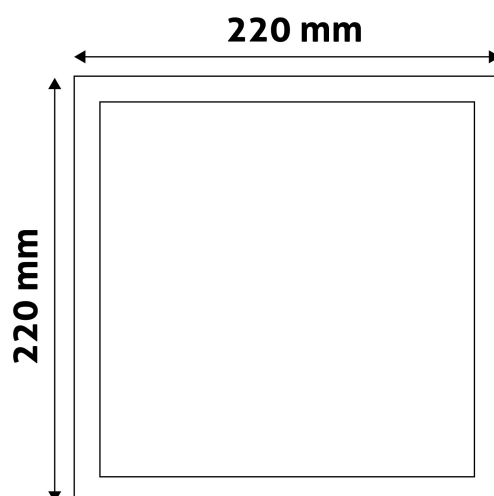

TECHNICAL DETAILS

Wattage:	18W
Voltage:	220-240V
Beam angle:	120°
Dimmability:	No
Lumen output:	1 490lm
Color temperature:	
Lifetime:	25 000h
Energy class:	
Type of LED:	SMD
CRI:	80
IP standard:	IP20

Avide LED Ceiling Lamp Surface Mounted Square ALU 18W WW 3000K

Page: 2/3

PRODUCT SIZE

Width: 220mm
Height: 31.5mm

CARDBOARD BOX

EAN: 5999562281130
Packaging: 1/b 30/c 480/p
Dimensions: 225mm x 39mm x 225mm
Net weight: 370g
Gross weight: 431g

CARTON

EAN: 5999562281147
Packaging: 1/b 30/c 480/p
Dimensions: 690mm x 420mm x 245mm
Net weight: 11.1kg
Gross weight: 12.93kg

PALLET EXAMPLE

Height:
Width: 120cm (std Euro pallet)
Mepth: 80cm (std Euro pallet)
Cartons per pallet: 16carton/pallet
Cartons per row:
Net weight: 177.6kg
Gross weight: 206.88kg

PRODUCT PICTURE

PRODUCT OUTLINE