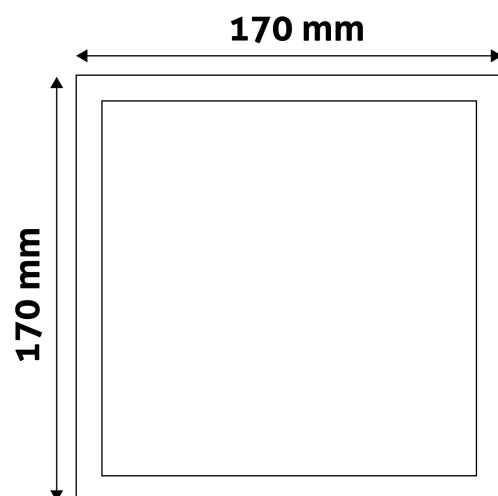

PRODUCT OUTLINE