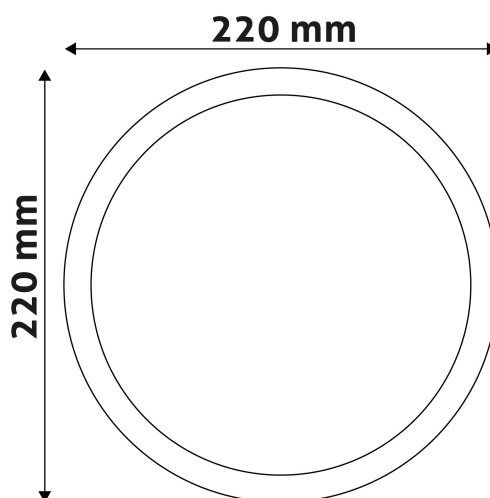

PRODUCT SIZE

Diameter: 220mm
 Height: 31.5mm

CARDBOARD BOX

EAN: 5999562281949
 Packaging: 1/b 30/c 480/p
 Dimensions: 220mm x 39mm x 220mm
 Net weight: 370g
 Gross weight: 431g

CARTON

EAN: 5999562281956
 Packaging: 1/b 30/c 480/p
 Dimensions: 690mm x 420mm x 245mm
 Net weight: 11.1kg
 Gross weight: 12.93kg

PALLET EXAMPLE

Height:
 Width: 120cm (std Euro pallet)
 Mepth: 80cm (std Euro pallet)
 Cartons per pallet: 16carton/pallet
 Cartons per row:
 Net weight: 177.6kg
 Gross weight: 206.88kg

PRODUCT PICTURE

PRODUCT OUTLINE