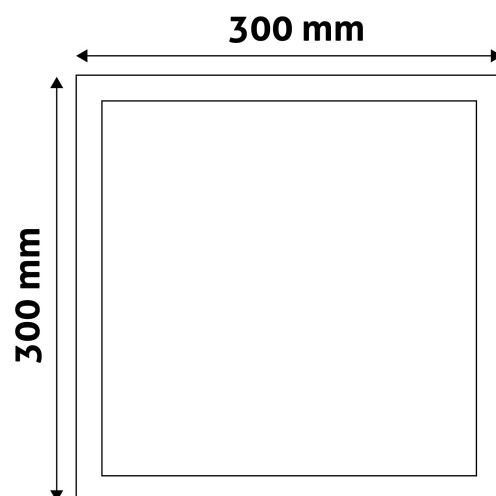

Page: 2/3

PRODUCT SIZE

Width: 297mm
 Height: 31.5mm

CARDBOARD BOX

EAN: 5999097908861
 Packaging: 1/b 20/c 240/p
 Dimensions: 303mm x 303mm x 35mm
 Net weight: 675g
 Gross weight: 795g

CARTON

EAN: 5999097908878
 Packaging: 1/b 20/c 240/p
 Dimensions: 630mm x 420mm x 325mm
 Net weight: 13.5kg
 Gross weight: 15.9kg

PALLET EXAMPLE

Height:
 Width: 120cm (std Euro pallet)
 Depth: 80cm (std Euro pallet)
 Cartons per pallet: 12carton/pallet
 Cartons per row:
 Net weight: 162kg
 Gross weight: 190.8kg

PRODUCT PICTURE

PRODUCT OUTLINE