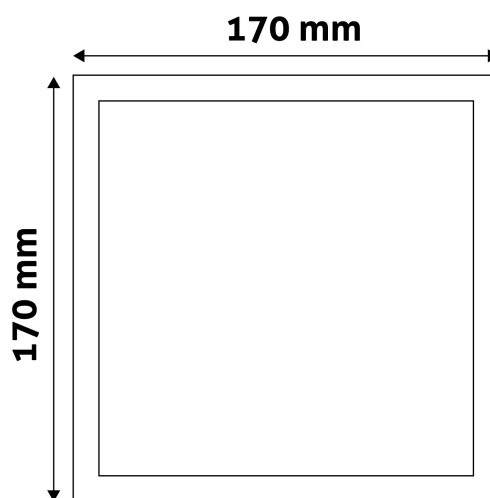

Wattage:	12W
Voltage:	220-240V
Beam angle:	120°
Dimmability:	No
Lumen output:	950lm
Color temperature:	
Lifetime:	25 000h
Energy class:	
Type of LED:	SMD
CRI:	80
IP standard:	IP20

BOX PICTURE

Avide LED Ceiling Lamp Surface Mounted Square ALU 12W NW 4000K

PRODUCT SIZE

Width: 170mm
 Height: 31.5mm

CARDBOARD BOX

EAN: 5999562281987
 Packaging: 1/b 40/c 1440/p
 Dimensions: 180mm x 45mm x 176mm
 Net weight: 255g
 Gross weight: 292.5g

CARTON

EAN: 5999562281994
 Packaging: 1/b 40/c 1440/p
 Dimensions: 475mm x 390mm x 380mm
 Net weight: 10.2kg
 Gross weight: 11.7kg

PALLET EXAMPLE

Height:
 Width: 120cm (std Euro pallet)
 Mepth: 80cm (std Euro pallet)
 Cartons per pallet: 36carton/pallet
 Cartons per row:
 Net weight: 367.2kg
 Gross weight: 421.2kg

PRODUCT PICTURE

PRODUCT OUTLINE