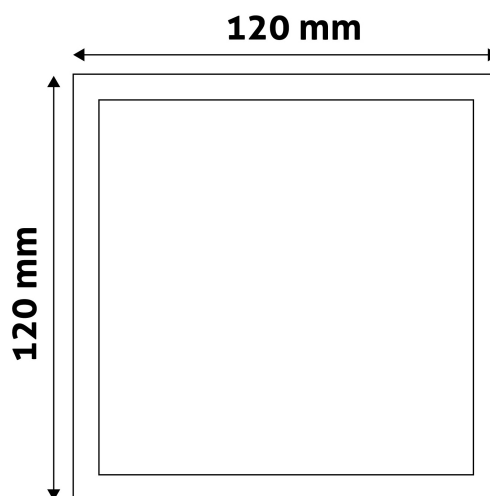

Wattage: 6W
Voltage: 220-240V
Beam angle: 120°
Dimmability: No
Lumen output: 430lm
Color temperature:
Lifetime: 25 000h
Energy class:
Type of LED: SMD
CRI: 80
IP standard: IP20

BOX PICTURE

Avide LED Ceiling Lamp Surface Mounted Square ALU 6W CW 6400K

PRODUCT SIZE

Width: 120mm
Height: 31.5mm

CARDBOARD BOX

EAN: 5999097912448
Packaging: 1/b 50/c 1600/p
Dimensions: 125mm x 39mm x 125mm
Net weight: 138g
Gross weight: 148g

CARTON

EAN: 5999097912455
Packaging: 1/b 50/c 1600/p
Dimensions: 645mm x 220mm x 270mm
Net weight: 6.9kg
Gross weight: 7.4kg

PALLET EXAMPLE

Height:
Width: 120cm (std Euro pallet)
Mepth: 80cm (std Euro pallet)
Cartons per pallet: 32carton/pallet
Cartons per row:
Net weight: 220.8kg
Gross weight: 236.8kg

PRODUCT PICTURE

PRODUCT OUTLINE