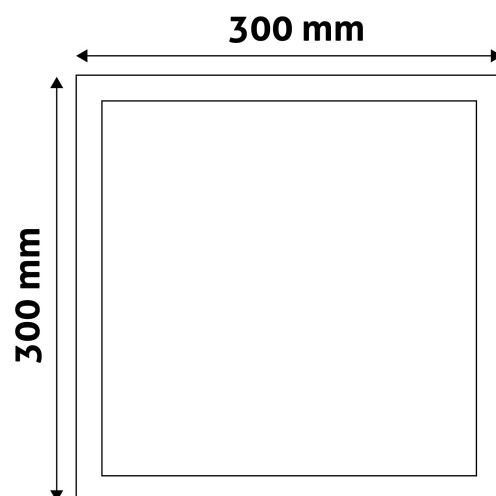

Page: 2/3

PRODUCT SIZE

Width: 300mm
 Height: 31.5mm

CARDBOARD BOX

EAN: 5999097913162
 Packaging: 1/b 20/c 240/p
 Dimensions: 303mm x 303mm x 30mm
 Net weight: 675g
 Gross weight: 795g

CARTON

EAN: 5999097913179
 Packaging: 1/b 20/c 240/p
 Dimensions: 625mm x 420mm x 325mm
 Net weight: 13.5kg
 Gross weight: 15.9kg

PALLET EXAMPLE

Height:
 Width: 120cm (std Euro pallet)
 Depth: 80cm (std Euro pallet)
 Cartons per pallet: 12carton/pallet
 Cartons per row:
 Net weight: 162kg
 Gross weight: 190.8kg

PRODUCT PICTURE

PRODUCT OUTLINE