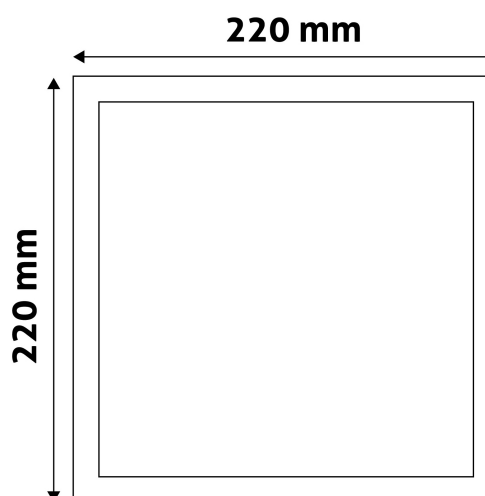

Wattage:	18W
Voltage:	220-240V
Beam angle:	120°
Dimmability:	No
Lumen output:	1 490lm
Color temperature:	
Lifetime:	25 000h
Energy class:	
Type of LED:	SMD
CRI:	80
IP standard:	IP20

BOX PICTURE

Avide LED Ceiling Lamp Surface Mounted Square ALU 18W CW 6400K

Page: 2/3

PRODUCT SIZE

Width: 220mm
Height: 31.5mm

CARDBOARD BOX

EAN: 5999562282267
Packaging: 1/b 30/c 480/p
Dimensions: 220mm x 39mm x 225mm
Net weight: 370g
Gross weight: 431g

CARTON

EAN: 5999562282274
Packaging: 1/b 30/c 480/p
Dimensions: 690mm x 420mm x 250mm
Net weight: 11.1kg
Gross weight: 12.93kg

PALLET EXAMPLE

Height:
Width: 120cm (std Euro pallet)
Mepth: 80cm (std Euro pallet)
Cartons per pallet: 16carton/pallet
Cartons per row:
Net weight: 177.6kg
Gross weight: 206.88kg

PRODUCT PICTURE

PRODUCT OUTLINE