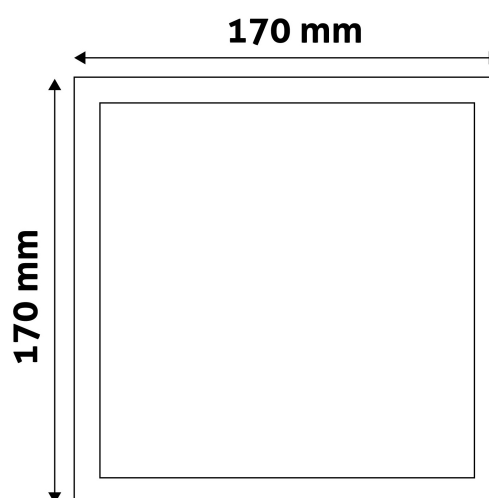

Wattage:	12W
Voltage:	220-240V
Beam angle:	120°
Dimmability:	No
Lumen output:	960lm
Color temperature:	
Lifetime:	25 000h
Energy class:	
Type of LED:	SMD
CRI:	80
IP standard:	IP20

BOX PICTURE

Avide LED Ceiling Lamp Surface Mounted Square ALU 12W CW 6400K

Page: 2/3

PRODUCT SIZE

Width: 170mm
Height: 31.5mm

CARDBOARD BOX

EAN: 5999562282021
Packaging: 1/b 40/c 1440/p
Dimensions: 173mm x 37mm x 173mm
Net weight: 255g
Gross weight: 292.5g

CARTON

EAN: 5999562282038
Packaging: 1/b 40/c 1440/p
Dimensions: 885mm x 220mm x 193mm
Net weight: 10.2kg
Gross weight: 11.7kg

PALLET EXAMPLE

Height:
Width: 120cm (std Euro pallet)
Mepth: 80cm (std Euro pallet)
Cartons per pallet: 36carton/pallet
Cartons per row:
Net weight: 367.2kg
Gross weight: 421.2kg

PRODUCT PICTURE

PRODUCT OUTLINE