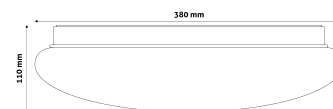

PRODUCT SIZE

Diameter: 380mm
Height: 110mm

CARDBOARD BOX

EAN: 5999097915647
Packaging: 1/b 10/c 100/p
Dimensions: 390mm x 390mm x 118mm
Net weight: 562g
Gross weight: 835g

CARTON

EAN: 5999097915654
Packaging: 1/b 10/c 100/p
Dimensions: 1 130mm x 400mm x 400mm
Net weight: 5.62kg
Gross weight: 8.35kg

PALLET EXAMPLE

Height:
Width: 120cm (std Euro pallet)
Depth: 80cm (std Euro pallet)
Cartons per pallet: 10carton/pallet
Cartons per row:
Net weight: 56.2kg
Gross weight: 83.5kg

PRODUCT PICTURE

PRODUCT OUTLINE