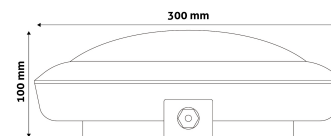

BOX PICTURE

TECHNICAL DETAILS

Wattage: 15W
Voltage: 220-240V
Beam angle: 120°
Dimmability: No
Lumen output: 1 200lm
Color temperature: 4 000K
Lifetime: 30 000h
Energy class:
Type of LED: SMD2835
CRI: 80
IP standard: IP66

QR code:

Date of issue: 2024-09-10

Page: 2/3

PRODUCT SIZE

Width:
Height:
Depth: 100mm

PRODUCT PICTURE

PRODUCT OUTLINE

CARDBOARD BOX

EAN: 5999097911205
Packaging: 1/b 6/c
Dimensions: 305mm x 100mm x 300mm
Net weight: 850g
Gross weight: 991g

CARTON

EAN: 5999097911212
Packaging: 1/b 6/c
Dimensions: 635mm x 320mm x 325mm
Net weight: 5.1kg
Gross weight: 5.946kg

PALLET EXAMPLE

Height:
Width: 120cm (std Euro pallet)
Depth: 80cm (std Euro pallet)
Cartons per pallet: 0carton/pallet
Cartons per row:
Net weight: 0.85kg
Gross weight: 0.991kg

Avide IP66 Ceiling Light Neptun 15W NW 4000K