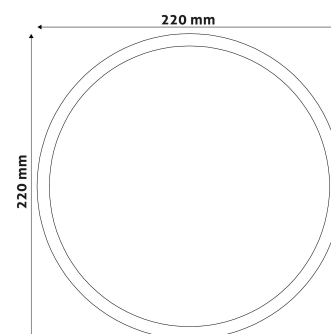

Date of issue: 2024-12-20

Page: 2/3

PRODUCT SIZE

Width: 220mm
 Height:
 Depth: 78mm

PRODUCT PICTURE

CARDBOARD BOX

EAN: 5999097915265
 Packaging: 1/b 12/c 216/p
 Dimensions: 225mm x 85mm x 225mm
 Net weight: 401g
 Gross weight: 506g

CARTON

EAN: 5999097915272
 Packaging: 1/b 12/c 216/p
 Dimensions: 530mm x 465mm x 245mm
 Net weight: 4.812kg
 Gross weight: 6.072kg

PRODUCT OUTLINE

PALLET EXAMPLE

Height:
 Width: 120cm (std Euro pallet)
 Mepth: 80cm (std Euro pallet)
 Cartons per pallet: 18carton/pallet
 Cartons per row:
 Net weight: 86.616kg
 Gross weight: 109.296kg