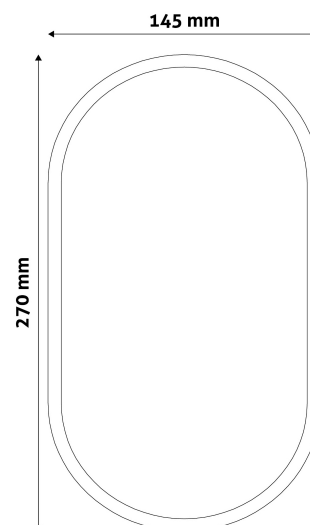

PRODUCT OUTLINE