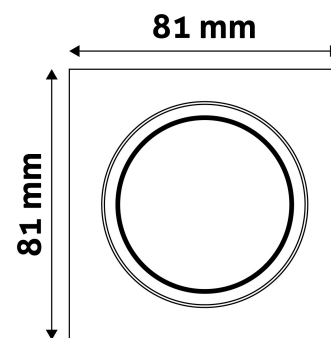

PRODUCT OUTLINE