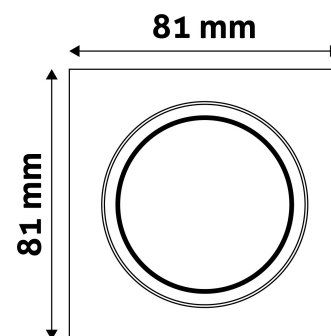

PRODUCT OUTLINE