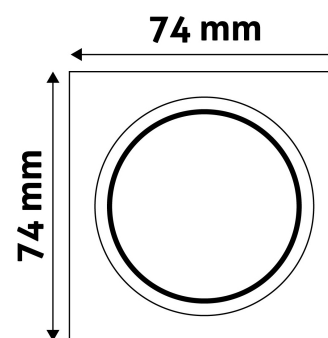

PRODUCT OUTLINE