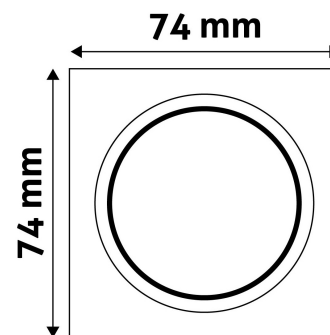

PRODUCT OUTLINE