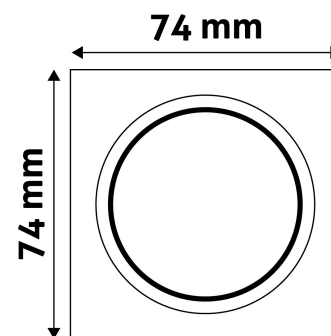

PRODUCT OUTLINE