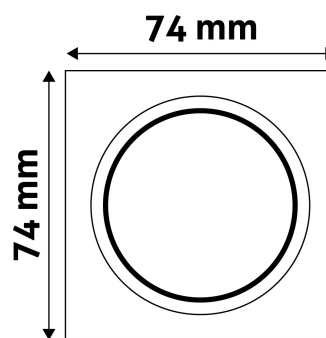

PRODUCT OUTLINE