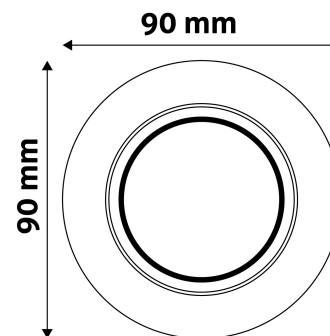

TECHNICAL DETAILS

Wattage:
Voltage range: 220-240V
Inner diameter: 55mm
Cut out size: 70mm
Swivel: Yes
IP standard: IP20

BOX PICTURE

Avide GU10 Frame Round Swivel Copper

Product code: ABGU10F-NS-CO
Brand link: avidelighting.com/qr/ABGU10F-NS-CO
ID: AB-190518
Company name: Bramcke Hungary Kft.
Company address: Kishatár utca 17., 4031 Debrecen

Date of issue: 2024-10-03

Page: 2/3

PRODUCT SIZE

Diameter:
Height: 27mm

CARDBOARD BOX

EAN: 5999097911465
Packaging:
Dimensions: 92mm x 36mm x 132mm
Net weight: 60.2g
Gross weight: 76.7g

CARTON

EAN: 5999097911472
Packaging: 1/b 100/c 3200/p
Dimensions: 485mm x 220mm x 390mm
Net weight: 6.02kg
Gross weight: 7.67kg

PALLET EXAMPLE

Height:
Width: 120cm (std Euro pallet)
Mepth: 80cm (std Euro pallet)
Cartons per pallet: 32carton/pallet
Cartons per row:
Net weight: 192.64kg
Gross weight: 245.44kg

PRODUCT PICTURE

PRODUCT OUTLINE