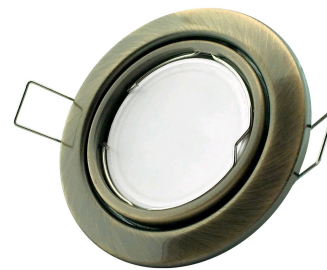

Avide GU10 Frame Round Swivel Copper

Product code: ABGU10F-NS-CO
Brand link: avidelighting.com/qr/ABGU10F-NS-CO
ID: AB-190518
Company name: Bramcke Hungary Kft.
Company address: Kishatár utca 17., 4031 Debrecen

Date of issue: 2024-10-03

Page: 2/3

PRODUCT SIZE

Diameter:
Height: 27mm

CARDBOARD BOX

EAN: 5999097911465
Packaging:
Dimensions: 92mm x 36mm x 132mm
Net weight: 60.2g
Gross weight: 76.7g

CARTON

EAN: 5999097911472
Packaging: 1/b 100/c 3200/p
Dimensions: 485mm x 220mm x 390mm
Net weight: 6.02kg
Gross weight: 7.67kg

PALLET EXAMPLE

Height:
Width: 120cm (std Euro pallet)
Mepth: 80cm (std Euro pallet)
Cartons per pallet: 32carton/pallet
Cartons per row:
Net weight: 192.64kg
Gross weight: 245.44kg

PRODUCT PICTURE