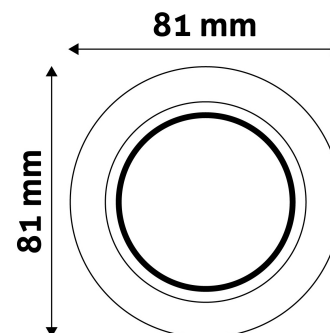

PRODUCT OUTLINE