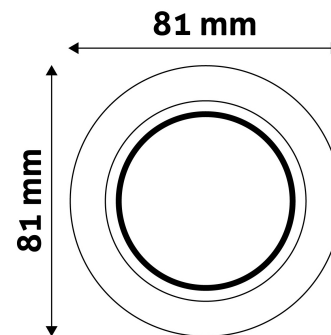

BOX PICTURE

TECHNICAL DETAILS

| | |
|-----------------|----------|
| Wattage: | |
| Voltage range: | 220-240V |
| Inner diameter: | 55mm |
| Cut out size: | 55mm |
| Swivel: | No |
| IP standard: | IP20 |

Date of issue: 2024-09-10
Page: 2/3

PRODUCT SIZE

Diameter:
 Height: 31mm

CARDBOARD BOX

EAN: 5999097917146
 Packaging:
 Dimensions: 83mm x 83mm x 35mm
 Net weight: 43.5g
 Gross weight: 60g

CARTON

EAN: 5999097917153
 Packaging: 1/b 100/c 3200/p
 Dimensions: 435mm x 210mm x 350mm
 Net weight: 4.35kg
 Gross weight: 6kg

PALLET EXAMPLE

Height:
 Width: 120cm (std Euro pallet)
 Mepth: 80cm (std Euro pallet)
 Cartons per pallet: 32carton/pallet
 Cartons per row:
 Net weight: 139.2kg
 Gross weight: 192kg

PRODUCT PICTURE

PRODUCT OUTLINE