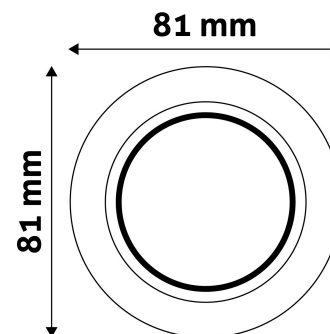

TECHNICAL DETAILS

Wattage:	
Voltage range:	220-240V
Inner diameter:	55mm
Cut out size:	55mm
Swivel:	No
IP standard:	IP20

BOX PICTURE

Avide GU10 Frame Round Copper

Product code: ABGU10F-N-CO
Brand link: avidelighting.com/qr/ABGU10F-N-CO
ID: AB-190518
Company name: Bramcke Hungary Kft.
Company address: Kishatár utca 17., 4031 Debrecen

Date of issue: 2024-09-10

Page: 2/3

PRODUCT SIZE

Diameter:
Height: 31mm

CARDBOARD BOX

EAN: 5999097911380
Packaging:
Dimensions: 83mm x 83mm x 35mm
Net weight: 41.4g
Gross weight: 57.9g

CARTON

EAN: 5999097911397
Packaging: 1/b 100/c 3200/p
Dimensions: 435mm x 210mm x 350mm
Net weight: 4.14kg
Gross weight: 5.79kg

PALLET EXAMPLE

Height:
Width: 120cm (std Euro pallet)
Depth: 80cm (std Euro pallet)
Cartons per pallet: 32carton/pallet
Cartons per row:
Net weight: 132.48kg
Gross weight: 185.28kg

PRODUCT PICTURE

PRODUCT OUTLINE