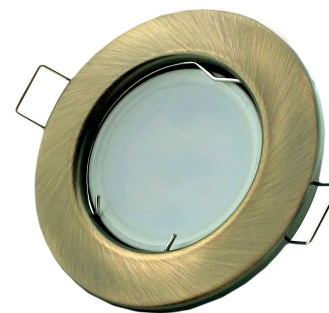

Avide GU10 Frame Round Copper

Product code: ABGU10F-N-CO
Brand link: avidelighting.com/qr/ABGU10F-N-CO
ID: AB-190518
Company name: Bramcke Hungary Kft.
Company address: Kishatár utca 17., 4031 Debrecen

Date of issue: 2024-09-10

Page: 2/3

PRODUCT SIZE

Diameter:
Height: 31mm

CARDBOARD BOX

EAN: 5999097911380
Packaging:
Dimensions: 83mm x 83mm x 35mm
Net weight: 41.4g
Gross weight: 57.9g

CARTON

EAN: 5999097911397
Packaging: 1/b 100/c 3200/p
Dimensions: 435mm x 210mm x 350mm
Net weight: 4.14kg
Gross weight: 5.79kg

PALLET EXAMPLE

Height:
Width: 120cm (std Euro pallet)
Depth: 80cm (std Euro pallet)
Cartons per pallet: 32carton/pallet
Cartons per row:
Net weight: 132.48kg
Gross weight: 185.28kg

PRODUCT PICTURE