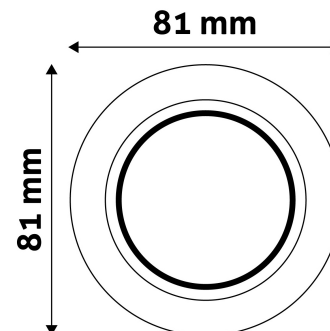

PRODUCT OUTLINE