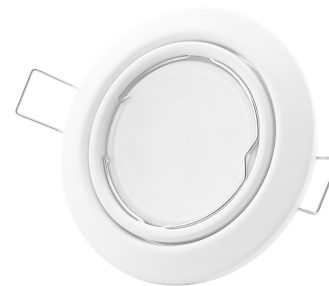

Avide GU10 Frame Cone Swivel White

Product code:	ABGU10F-CS-W
Brand link:	avidelighting.com/qr/ABGU10F-CS-W
ID:	AB-190518
Company name:	Bramcke Hungary Kft.
Company address:	Kisatár utca 17., 4031 Debrecen

BOX PICTURE

TECHNICAL DETAILS

Wattage:	
Voltage range:	220-240V
Inner diameter:	55mm
Cut out size:	70mm
Swivel:	Yes
IP standard:	IP20

Avide GU10 Frame Cone Swivel White

Product code:	ABGU10F-CS-W
Brand link:	avidelighting.com/qr/ABGU10F-CS-W
ID:	AB-190518
Company name:	Bramcke Hungary Kft.
Company address:	Kishatár utca 17., 4031 Debrecen

PRODUCT PICTURE

PRODUCT OUTLINE

Avide GU10 Frame Cone Swivel White

Product code: ABGU10F-CS-W
Brand link: avidelighting.com/qr/ABGU10F-CS-W
ID: AB-190518
Company name: Bramcke Hungary Kft.
Company address: Kishatár utca 17., 4031 Debrecen