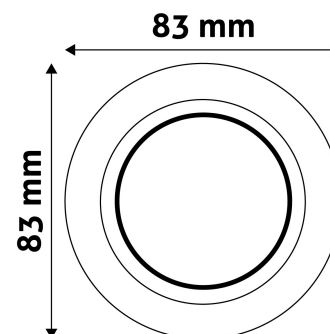

PRODUCT OUTLINE