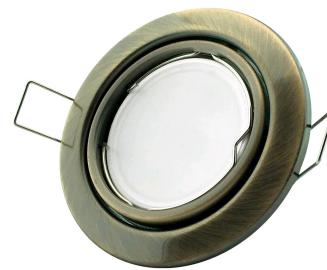

Avide GU10 Frame Cone Swivel Copper

Product code: ABGU10F-CS-CO
Brand link: avidelighting.com/qr/ABGU10F-CS-CO
ID: AB-190518
Company name: Bramcke Hungary Kft.
Company address: Kishatár utca 17., 4031 Debrecen

TECHNICAL DETAILS

Wattage:
Voltage range: 220-240V
Inner diameter: 55mm
Cut out size: 70mm
Swivel: Yes
IP standard: IP20

BOX PICTURE

Avide GU10 Frame Cone Swivel Copper

Product code:	ABGU10F-CS-CO
Brand link:	avidelighting.com/qr/ABGU10F-CS-CO
ID:	AB-190518
Company name:	Bramcke Hungary Kft.
Company address:	Kisatár utca 17., 4031 Debrecen

PRODUCT PICTURE

PRODUCT OUTLINE

Avide GU10 Frame Cone Swivel Copper

Product code: ABGU10F-CS-CO
Brand link: avidelighting.com/qr/ABGU10F-CS-CO
ID: AB-190518
Company name: Bramcke Hungary Kft.
Company address: Kishatár utca 17., 4031 Debrecen