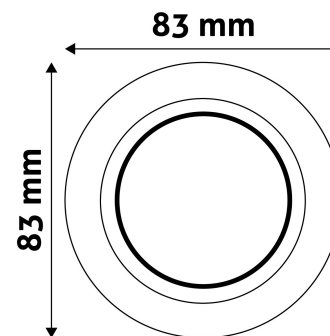

PRODUCT OUTLINE