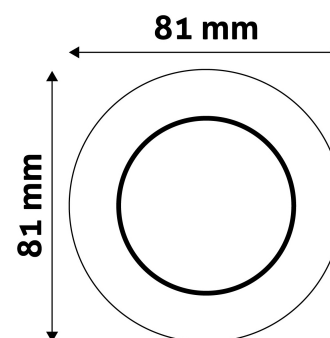

TECHNICAL DETAILS

Wattage:
Voltage range: 220-240V
Inner diameter: 55mm
Cut out size: 55mm
Swivel: No
IP standard: IP20

BOX PICTURE

Avide GU10 Frame Cone Copper

Product code: ABGU10F-C-CO
Brand link: avidelighting.com/qr/ABGU10F-C-CO
ID: AB-190518
Company name: Bramcke Hungary Kft.
Company address: Kishatár utca 17., 4031 Debrecen

Date of issue: 2024-10-03

Page: 2/3

PRODUCT SIZE

Diameter:
Height: 30mm

CARDBOARD BOX

EAN: 5999097911540
Packaging:
Dimensions: 83mm x 83mm x 35mm
Net weight: 40.8g
Gross weight: 57.3g

CARTON

EAN: 5999097911557
Packaging: 1/b 100/c 3000/p
Dimensions: 435mm x 215mm x 350mm
Net weight: 4.08kg
Gross weight: 5.73kg

PALLET EXAMPLE

Height:
Width: 120cm (std Euro pallet)
Depth: 80cm (std Euro pallet)
Cartons per pallet: 30carton/pallet
Cartons per row:
Net weight: 122.4kg
Gross weight: 171.9kg

PRODUCT PICTURE

PRODUCT OUTLINE