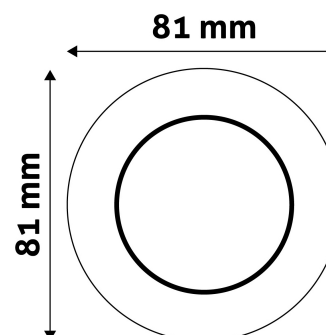

PRODUCT OUTLINE