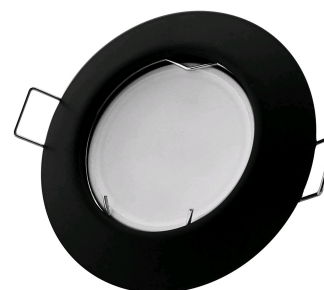

Avide GU10 Frame Cone Black

Product code:	ABGU10F-C-B
Brand link:	avidelighting.com/qr/ABGU10F-C-B
ID:	AB-190518
Company name:	Bramcke Hungary Kft.
Company address:	Kishatár utca 17., 4031 Debrecen

QR code:

Date of issue: 2024-10-03

Page: 2/3

PRODUCT SIZE

Diameter:	
Height:	30mm

CARDBOARD BOX

EAN:	5999097911489
Packaging:	
Dimensions:	83mm x 83mm x 35mm
Net weight:	40.4g
Gross weight:	56.9g

CARTON

EAN:	5999097911595
Packaging:	1/b 100/c 3000/p
Dimensions:	435mm x 215mm x 350mm
Net weight:	4.04kg
Gross weight:	5.69kg

PALLET EXAMPLE

Height:	
Width:	120cm (std Euro pallet)
Depth:	80cm (std Euro pallet)
Cartons per pallet:	30carton/pallet
Cartons per row:	
Net weight:	121.2kg
Gross weight:	170.7kg

PRODUCT PICTURE