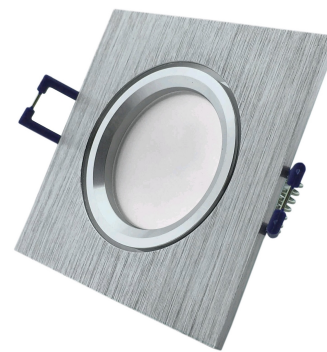

Avide GU10 Frame Square Alu

Product code: ABGU10F-ALU-S
Brand link: avidelighting.com/qr/ABGU10F-ALU-S
ID: AB-190518
Company name: Bramcke Hungary Kft.
Company address: Kishatár utca 17., 4031 Debrecen

TECHNICAL DETAILS

Wattage:
Voltage range: 220-240V
Inner diameter: 55mm
Cut out size: 68mm
Swivel: No
IP standard: IP20

BOX PICTURE

Avide GU10 Frame Square Alu

Product code: ABGU10F-ALU-S
Brand link: avidelighting.com/qr/ABGU10F-ALU-S
ID: AB-190518
Company name: Bramcke Hungary Kft.
Company address: Kishatár utca 17., 4031 Debrecen

QR code:
Date of issue: 2024-09-10
Page: 2/3

PRODUCT SIZE

Width: 90mm
Height: 23mm

CARDBOARD BOX

EAN: 5999097911823
Packaging: 1/b 100/c 3000/p
Dimensions: 85mm x 105mm x 37mm
Net weight: 90g
Gross weight: 106.5g

PRODUCT PICTURE

PRODUCT OUTLINE

Avide GU10 Frame Square Alu

Product code: ABGU10F-ALU-S
Brand link: avidelighting.com/qr/ABGU10F-ALU-S
ID: AB-190518
Company name: Bramcke Hungary Kft.
Company address: Kishatár utca 17., 4031 Debrecen