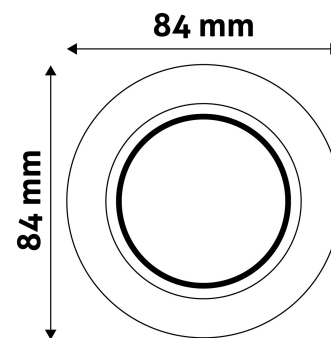

TECHNICAL DETAILS

| | |
|-----------------|----------|
| Wattage: | |
| Voltage range: | 220-240V |
| Inner diameter: | 55mm |
| Cut out size: | 68mm |
| Swivel: | No |
| IP standard: | IP20 |

BOX PICTURE

Date of issue: 2024-09-10

Page: 2/3

PRODUCT SIZE

Diameter:
Height: 23mm

CARDBOARD BOX

EAN: 5999097911809
Packaging:
Dimensions: 86mm x 86mm x 38mm
Net weight: 73.3g
Gross weight: 89.8g

CARTON

EAN: 5999097911830
Packaging: 1/b 100/c 3200/p
Dimensions: 450mm x 225mm x 365mm
Net weight: 7.33kg
Gross weight: 8.98kg

PALLET EXAMPLE

Height:
Width: 120cm (std Euro pallet)
Mepth: 80cm (std Euro pallet)
Cartons per pallet: 32carton/pallet
Cartons per row:
Net weight: 234.56kg
Gross weight: 287.36kg

PRODUCT PICTURE

PRODUCT OUTLINE