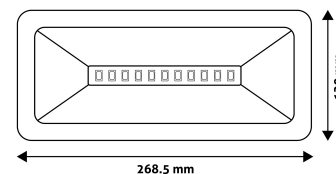

PRODUCT OUTLINE