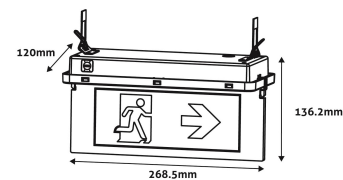

Page: 2/3

PRODUCT SIZE

Width: 268.5mm
Height: 120mm
Depth: 136.2mm

CARDBOARD BOX

EAN: 5999097951744
Packaging: 1/b 12/c 504/p
Dimensions:
Net weight: 416g
Gross weight: 485g

CARTON

EAN: 5999097951751
Packaging: 1/b 12/c 504/p
Dimensions:
Net weight: 4.992kg
Gross weight: 5.82kg

PALLET EXAMPLE

Height:
Width: 120cm (std Euro pallet)
Mepth: 80cm (std Euro pallet)
Cartons per pallet: 42carton/pallet
Cartons per row:
Net weight: 209.664kg
Gross weight: 244.44kg

PRODUCT PICTURE

PRODUCT OUTLINE