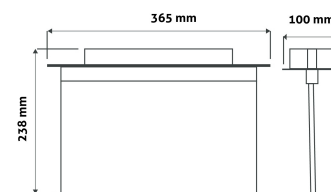

QR code:
Date of issue: 2024-09-10

Page: 2/3

PRODUCT SIZE

Width: 365mm
Height: 100mm
Depth: 238mm

PRODUCT PICTURE

PRODUCT OUTLINE

CARDBOARD BOX

EAN: 5999097951768
Packaging: 1/b 6/c 180/p
Dimensions:
Net weight: 416g
Gross weight: 485g

CARTON

EAN: 5999097951775
Packaging: 1/b 6/c 180/p
Dimensions:
Net weight: 2.496kg
Gross weight: 2.91kg

PALLET EXAMPLE

Height:
Width: 120cm (std Euro pallet)
Meprh: 80cm (std Euro pallet)
Cartons per pallet: 30carton/pallet
Cartons per row:
Net weight: 74.88kg
Gross weight: 87.3kg