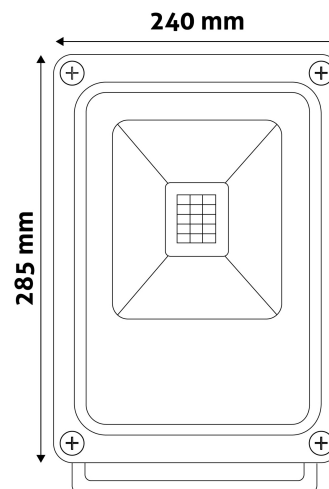

Date of issue: 2024-09-04

Page: 2/3

**PRODUCT SIZE**

Width: 240mm  
 Height: 285mm  
 Depth: 60mm

**CARDBOARD BOX**

EAN: 5999562284384  
 Packaging: 1/b 5/c 225/p  
 Dimensions: 245mm x 65mm x 310mm  
 Net weight: 1 548.8g  
 Gross weight: 1 600g

**CARTON**

EAN: 5999562284421  
 Packaging: 1/b 5/c 225/p  
 Dimensions: 345mm x 260mm x 330mm  
 Net weight: 7.744kg  
 Gross weight: 8kg

**PALLET EXAMPLE**

Height:  
 Width: 120cm (std Euro pallet)  
 Mepth: 80cm (std Euro pallet)  
 Cartons per pallet: 45carton/pallet  
 Cartons per row: 9pcs  
 Net weight: 348.48kg  
 Gross weight: 360kg

**PRODUCT PICTURE**

**PRODUCT OUTLINE**