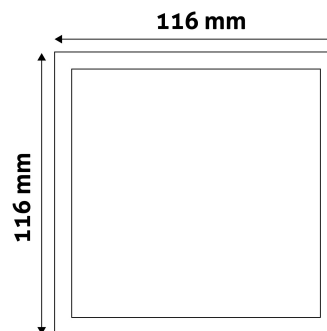

PRODUCT SIZE

Width: 116mm
 Height: 116mm
 Cut out size: 105mm

CARDBOARD BOX

EAN: 5999097912349
 Packaging: 1/b 50/c 1350/p
 Dimensions: 125mm x 37mm x 173mm
 Net weight: 138g
 Gross weight: 148g

CARTON

EAN: 5999097912356
 Packaging: 1/b 50/c 1350/p
 Dimensions: 645mm x 220mm x 370mm
 Net weight: 6.9kg
 Gross weight: 7.4kg

PALLET EXAMPLE

Height:
 Width: 120cm (std Euro pallet)
 Mepth: 80cm (std Euro pallet)
 Cartons per pallet: 27carton/pallet
 Cartons per row:
 Net weight: 186.3kg
 Gross weight: 199.8kg

PRODUCT PICTURE

PRODUCT OUTLINE